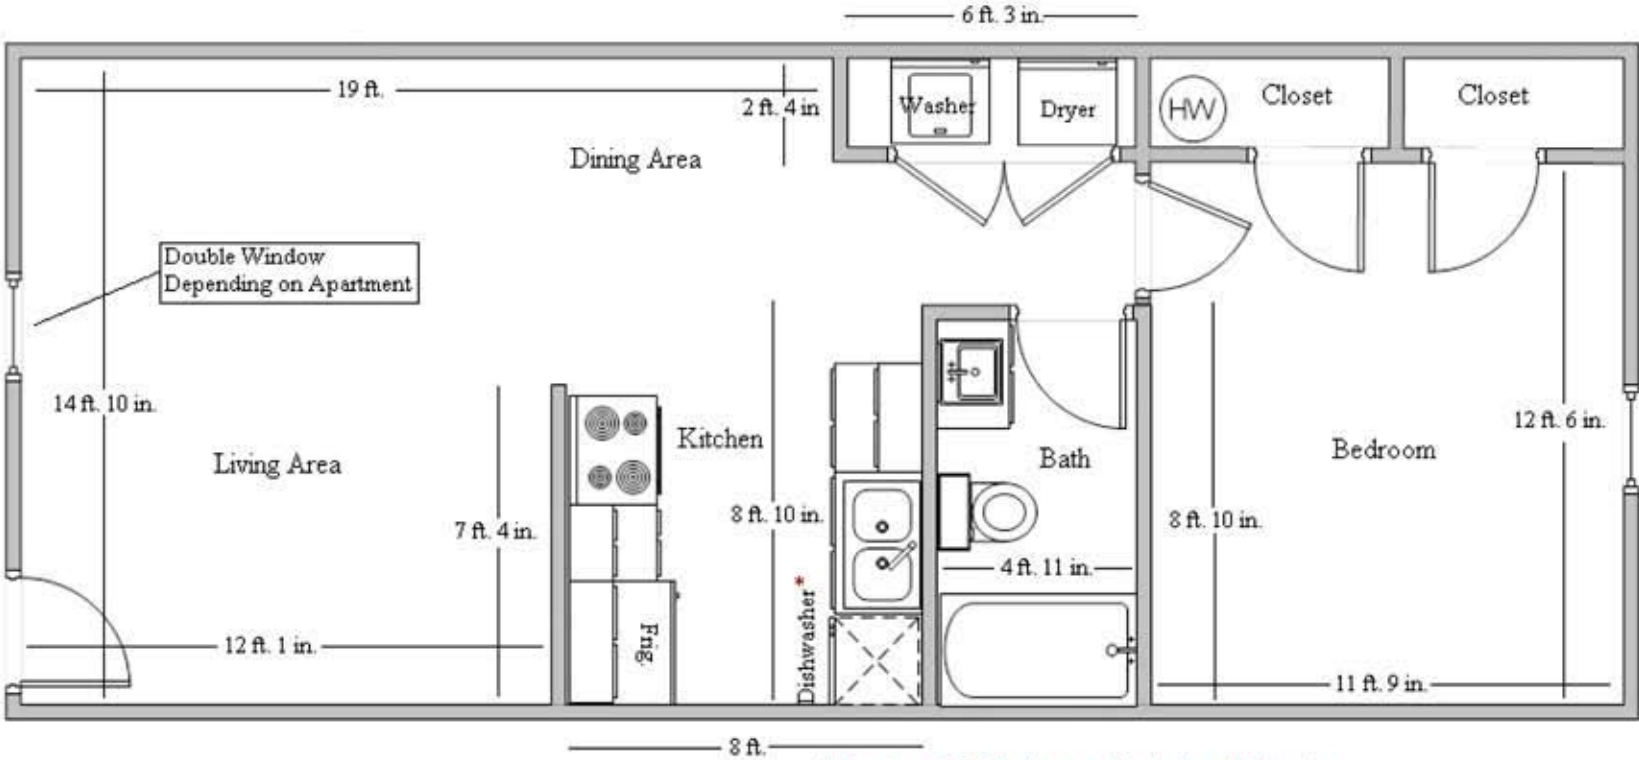

# Dogwood Commons Apartments

This layout may be reversed depending on the specific apartment.

Measurements are approximate and may not be exact.

(In some apartment units, the hot water heater may be located in the utility closet.)

\*Apartment 2470 does not include a dishwasher